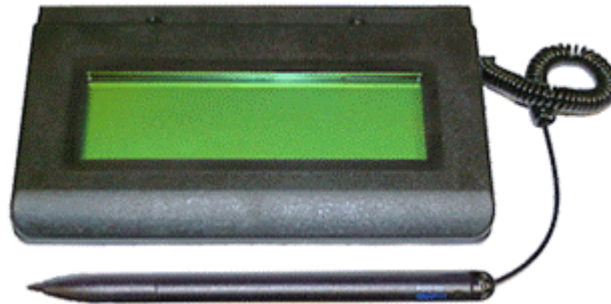

Topaz Signature pad options

SignatureGem™ 1x5 Model Z-T-S261-HSB

The Topaz Model T-S261 is rugged and portable. The small size and convenient design of the tablet feature internal pen storage, angled writing surface, and non-skid feet. The tablet can be hot-plugged into the computer and need not be connected during the "boot" process. The PenGem™ pen utilizes interchangeable plastic-tip or inking cartridges. With the inking cartridge, you can offer signed paper records to your customer while instantly storing the signature within your document file as your "paper-less" copy. Tablet MTBF is 1,000,000 hours and the unit has survived being run over by a truck. The pen batteries offer a lifetime of 250,000 signatures, and along with the pen tip are easily replaceable with no dis-assembly required.

The pad and pen have a 3 yr warranty. MSRP - \$230 ea.

SignatureGem™ LCD 1x5 Model Z-T-L462-HSB

The Topaz Model T-L462 is a complete and versatile pen-input system with interactive LCD display. The advantage of a Topaz LCD tablet is the ability to capture a digital signature with the ease and familiarity of ink-on-paper by use of "electronic ink" displayed under the pen tip as a user signs. The large signing area and small size of the LCD 1x5 make it a great tool for capturing signatures in any environment where portability or space are at a premium. The active electromagnetic pen is designed for a long life of over 30 million tip activation cycles, is tethered to the tablet to prevent misplacement, and when not in use can be kept in attached storage module. Should the plastic pen tip need replacement, it can be removed and a new tip installed without any dis-assembly required.